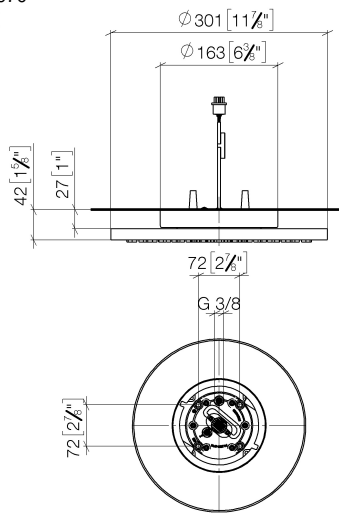

Rain shower for surface-mounted ceiling installation with light 300 mm - Dark Chrome

TARA

28 032 970

Fits: TARA, LISSÉ, VAIA, META

- rain shower Ø 300 mm
- PURE RAIN, max. flow rate 12 l/min (at 3 bar)
- PURIFY RAIN, max. flow rate 6 l/min (at 3 bar)
- Distance to ceiling from bottom edge of shower 40 mm
- with anti-scale system
- central LED Spot 3000 K
- Provided by customer: Light switch
- For simultaneous control of the jet types, we recommend the xTool thermostat module
- Not suitable for use in a steam room.

Required miscellaneous

Concealed ceiling installation box 35 042 970 90

for surface-mounted ceiling installation with light -

- concealed rough parts
- min. recess depth 90 mm
- max. recess depth 115 mm
- 2x female thread 1/2" connections
- Input 100-240V AC 50-60Hz
- Output 350 mA SELV / Class II
- Provided by customer: Light switch

28 032 970
mm [inches]

Flow rate chart

Certificates

LGA_38400.

28 032 970

Spare parts list

No.	Item Number	Name	Quantity used	Delivery time
1	90 17 20 263 00 90	fixing set	1	2
2	90 24 03 309 01 90	connection	1	2
3	90 24 03 309 00 90	connection	1	2
4	90 10 01 225 00 90	electronic accessories	1	2