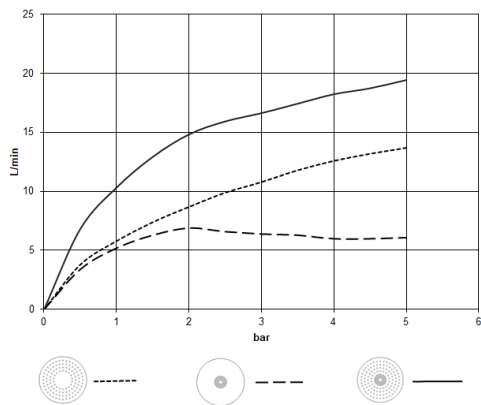

Rain shower for surface-mounted ceiling installation with light 300 mm - Dark Chrome

TARA

28 032 970

Fits: TARA, LISSÉ, VAIA, META

- rain shower Ø 300 mm
- PURE RAIN, max. flow rate 12 l/min (at 3 bar)
- PURIFY RAIN, max. flow rate 6 l/min (at 3 bar)
- Distance to ceiling from bottom edge of shower 40 mm
- with anti-scale system
- central LED Spot 3000 K
- Provided by customer: Light switch
- For simultaneous control of the jet types, we recommend the xTool thermostat module
- Not suitable for use in a steam room.

includes light bulbs with a Class F energy efficiency

includes light bulbs with a Class F energy efficiency

	Dark Chrome	28 032 970-19
	Chrome	28 032 970-00
	Brushed Platinum	28 032 970-06
	Platinum	28 032 970-08
	Light Gold	28 032 970-26
	Brushed Light Gold	28 032 970-27
	Brushed Durabrass (23kt Gold)	28 032 970-28
	Matte Black	28 032 970-33
	Brushed Bronze	28 032 970-42
	Brushed Champagne (22kt Gold)	28 032 970-46
	Champagne (22kt Gold)	28 032 970-47
	Brushed Chrome	28 032 970-93
	Brushed Dark Platinum	28 032 970-99

Required miscellaneous

Concealed ceiling installation box 35 042 970 90

for surface-mounted ceiling installation with light -

- concealed rough parts
- min. recess depth 90 mm
- max. recess depth 115 mm
- 2x female thread 1/2" connections
- Input 100-240V AC 50-60Hz
- Output 350 mA SELV / Class II
- Provided by customer: Light switch

28 032 970
mm [inches]

Flow rate chart

Certificates

LGA_38400.

28 032 970

Spare parts list

No.	Item Number	Name	Quantity used	Delivery time
1	90 17 20 263 00 90	fixing set	1	2
2	90 24 03 309 01 90	connection	1	2
3	90 24 03 309 00 90	connection	1	2
4	90 10 01 225 00 90	electronic accessories	1	2